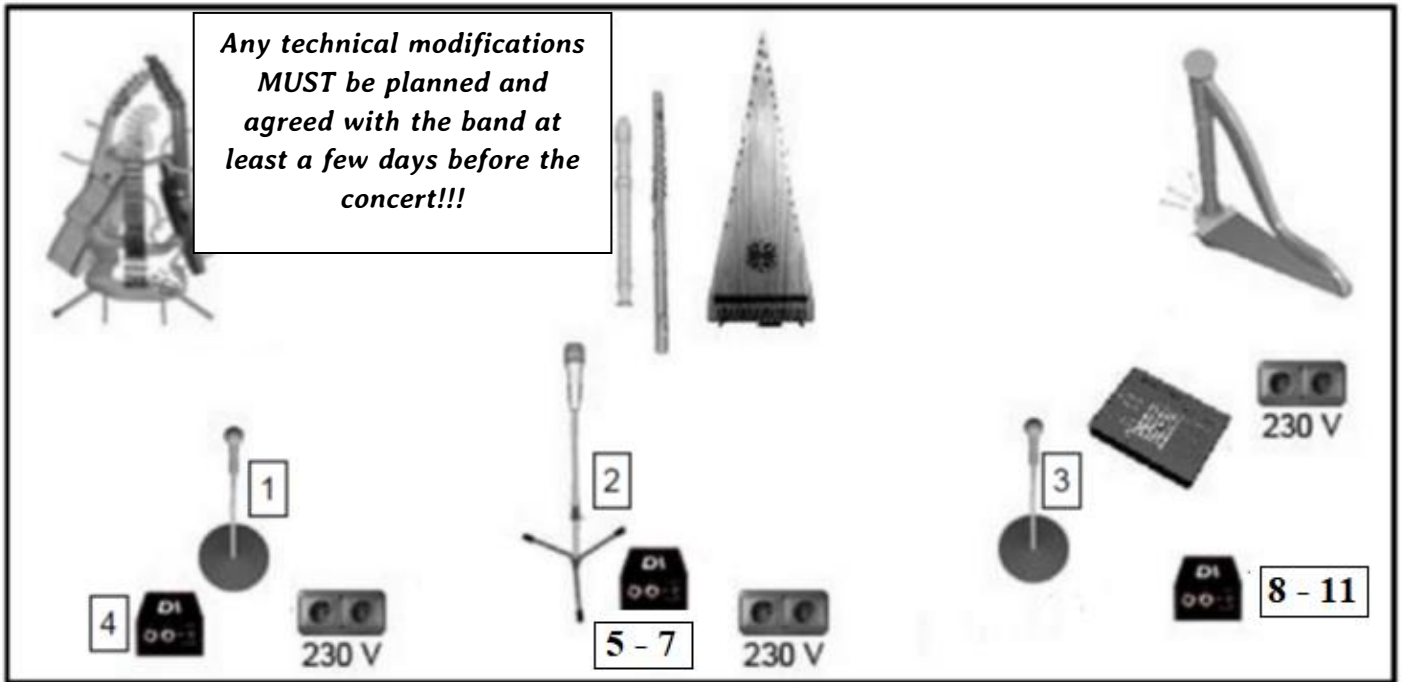

ESG Tech Ryder

Channel List

Channel	We Bring	We Need
1	Voice Jacopo	AKG C451 + CK5 Capsule* XLR - Mic stand (High)
2	Main Voice / Flute	XLR Mic stand (High)
3	Voice Adriano	AKG C451 + CK5 Capsule* XLR - Mic stand (High)
4	DADGAD Guitar	DI + XLR
5	Standard Guitar	DI + XLR
6	Bouzouki	DI
7	Psaltery	XLR
8	Harp Low	XLR
9	Harp Mid	XLR
10	Harp High	XLR
11	Stomp Kick	DI + XLR
	Antenna	Mic Stand for in-ear antenna
	Musicians	Minimal 3 light spots (one per musician). No red light on the harp! (It makes it impossible to distinguish the different strings)

Info

- We bring our own sound engineer
- 45 min of soundcheck are really appreciated!
- Water on stage and backstage is really appreciated.
- Let's talk about any modification!
- The PA should fit the hall, contain subwoofers and be comparable in quality to brands such as L'Acoustics, Renkus-Heinz, QSC, etc.
- We bring a 3-channel in-ear system